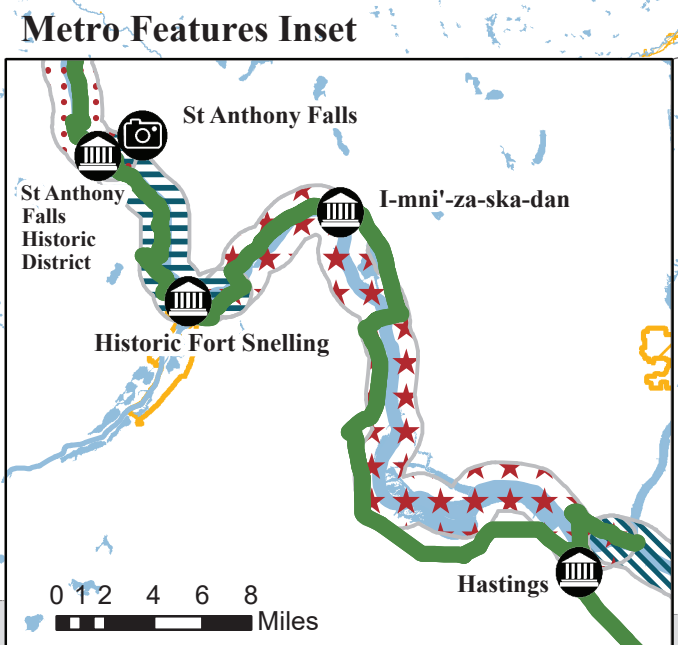

Minnesota Great River Road All-American Road Application

Intrinsic Features Map

Lake Itasca Inset

Legend

- Great River Road
- Historic Features
- Scenic Features
- Lake Itasca
- Serpentine River
- Lakes & Reservoirs
- Prairie River
- St Anthony Falls
- The Gorge
- Where the Big River Begins
- Driftless Area
- Lakes
- Rivers
- State Boundary
- State Park
- Tribal Land
- National Park
- Wildlife Management Area
- State Forest

Metro Features Inset