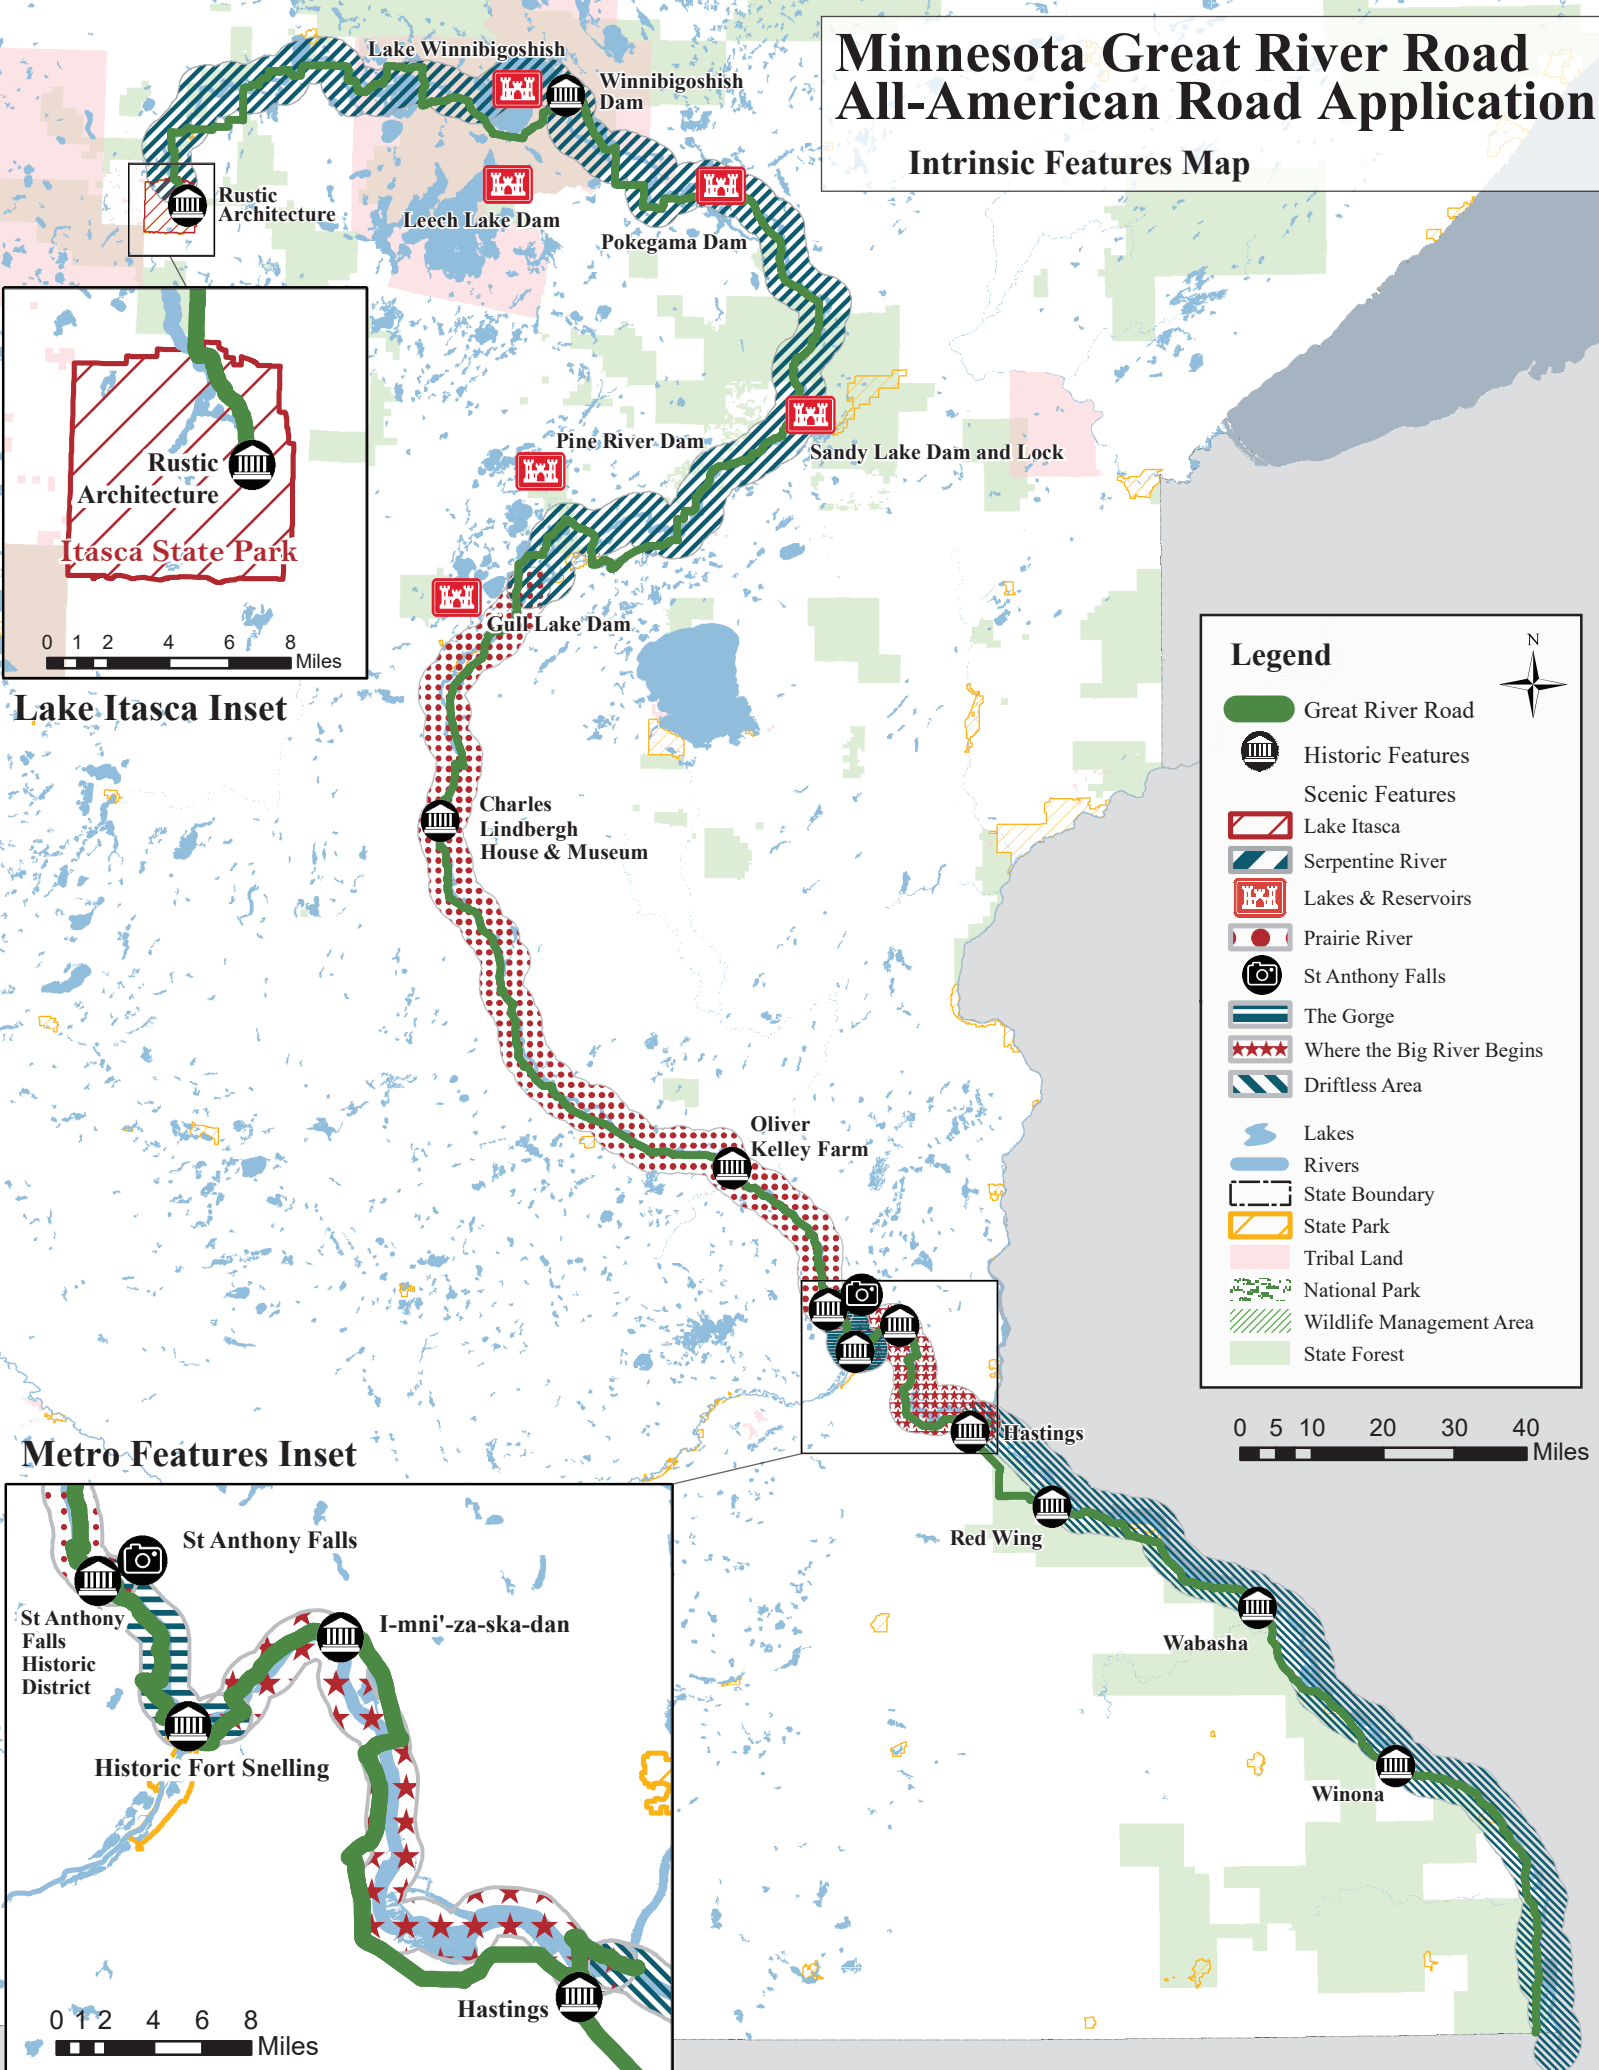

Minnesota Great River Road All-American Road Application

Intrinsic Features Map

Lake Itasca Inset

Legend

- Great River Road
- Historic Features
- Scenic Features
- Lake Itasca
- Serpentine River
- Lakes & Reservoirs
- Prairie River
- St Anthony Falls
- The Gorge
- Where the Big River Begins
- Driftless Area
- Lakes
- Rivers
- State Boundary
- State Park
- Tribal Land
- National Park
- Wildlife Management Area
- State Forest

Metro Features Inset